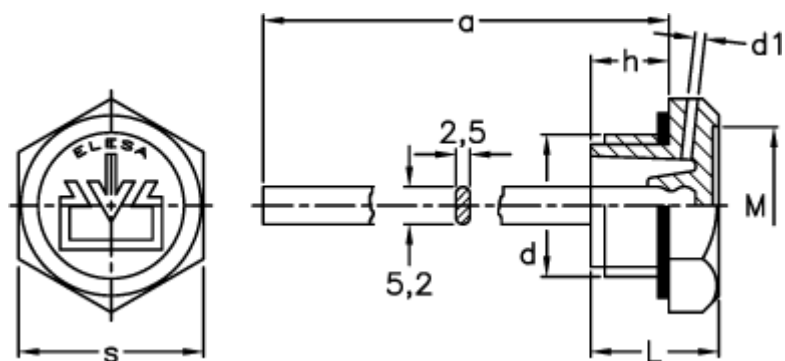

Data Sheet

Article number: 2311059597

Description: E+G Oil fill plug, w/breather hole
TCDF.1 1/2+a, black

Measures

a	= 195
d	= G 1 1/2
d1	= 2
h	= 15
L	= 26
M	= 46.0
s	= 55
Tightening torque N m = 15 til 18	